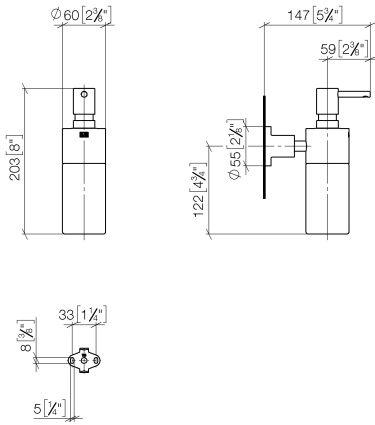

TARA Dispenser wall model - Brushed Durabronz (23kt Gold)

TARA

83 435 892

- bottle made of crystal glass, matt
- width 60mm
- height 200 mm
- rosette Ø 55 mm
- 250 ml bottle
- 144mm projection

	Brushed Durabronz (23kt Gold)	83 435 892-28
	Chrome	83 435 892-00
	Brushed Platinum	83 435 892-06
	Platinum	83 435 892-08
	Dark Chrome	83 435 892-19
	Matte Black	83 435 892-33
	Brushed Champagne (22kt Gold)	83 435 892-46
	Champagne (22kt Gold)	83 435 892-47
	Brushed Chrome	83 435 892-93
	Brushed Dark Platinum	83 435 892-99

83 435 892

mm [inches]

83 435 892

Parts for other finishes can be found here: [Chrome](#)

### Spare parts list

No.	Item Number	Name	Quantity used	Delivery time
1	90 10 10 535 00-28	dispenser	1	20
2	90 10 10 529 00-28	base	1	20
3	90 90 04 001 00 82	glass	1	2
4	08 17 20 624-28	holder	1	20
5	04 31 11 113 00 90	pin	1	2
6	08 17 89 505-28	holder	1	20
7	09 30 11 046 90	disc	1	2
8	08 18 50 586 90	screw	1	2
9	09 23 10 026 90	nut	1	2
10	05 17 20 739 00 90	fixing set	1	2